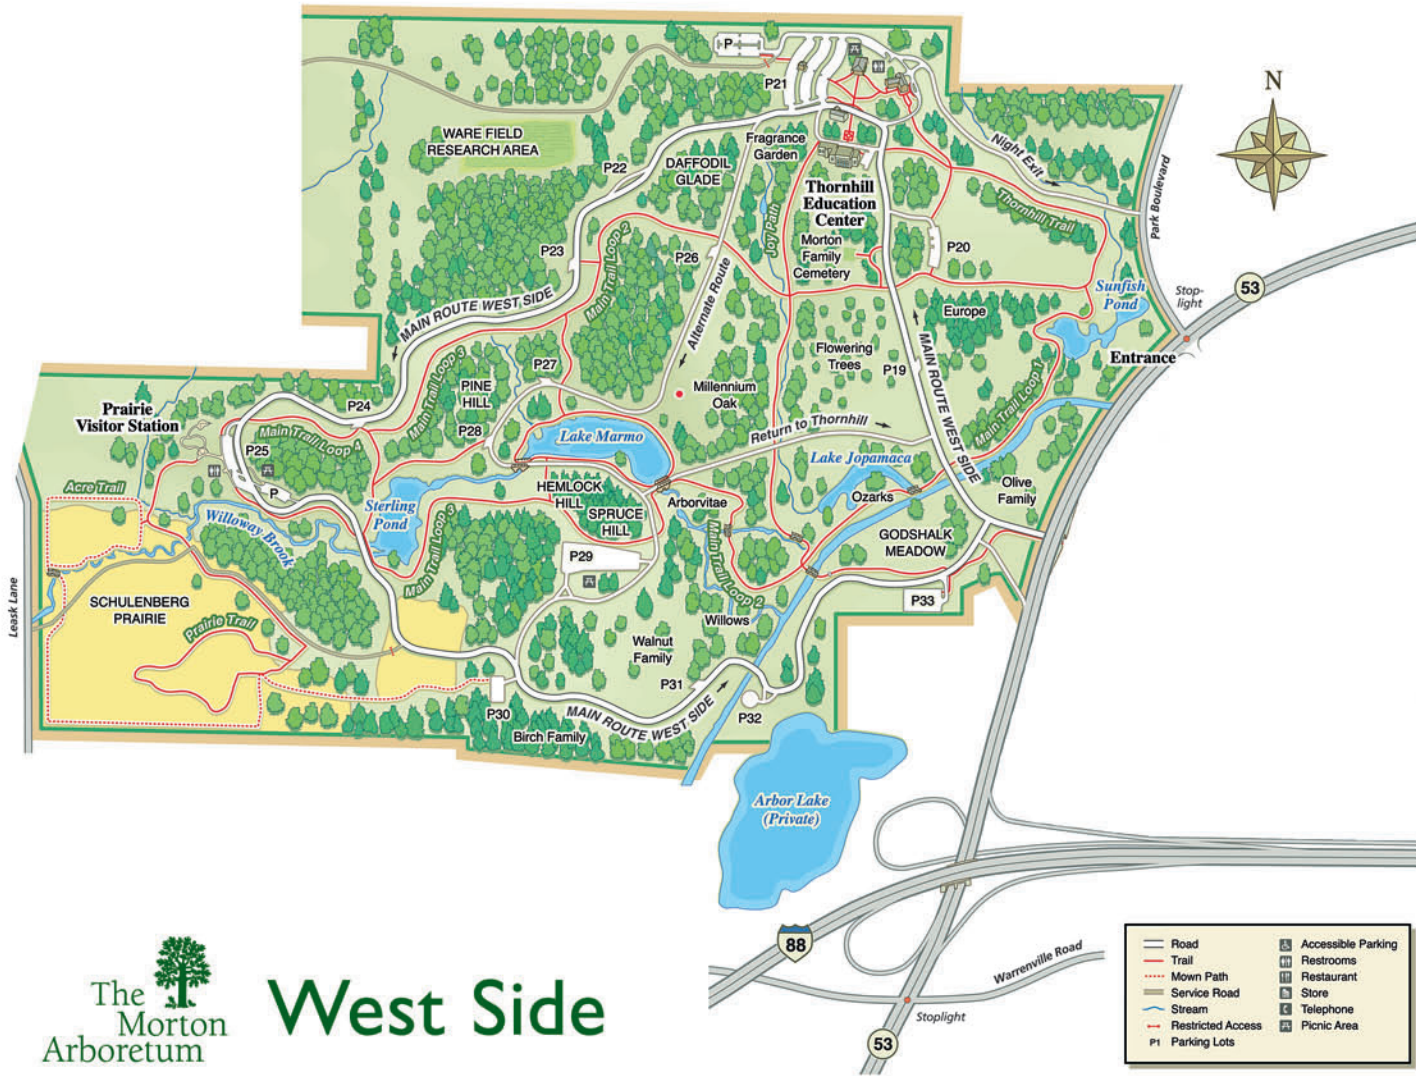

For more details go to:
<http://www.mortonarb.org>

The Morton
 Arboretum

East Side

Approximately 4.8 miles

For more details go to:
<http://www.mortonarb.org>

West Side

Approximately 3.1 miles